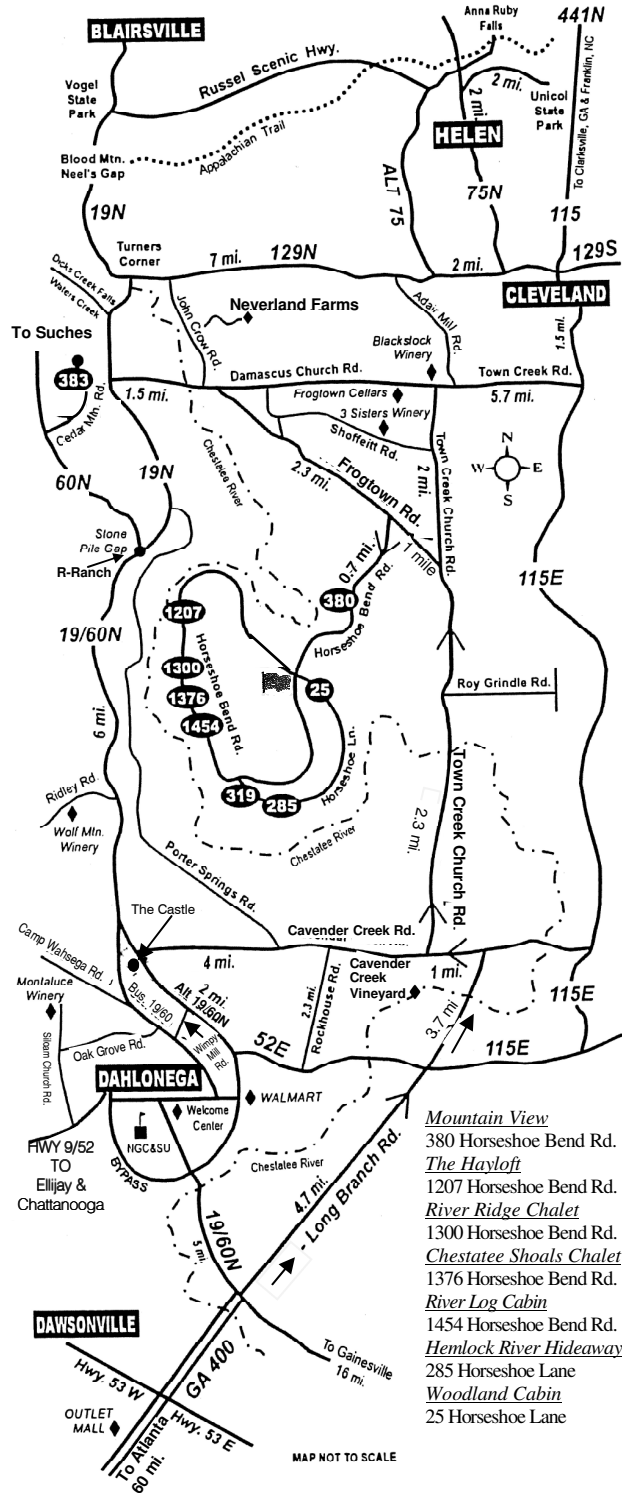

BEND OF THE RIVER CABINS & CHALETs

- *Mountain View*
  380 Horseshoe Bend Rd.
- *The Hayloft*
  1207 Horseshoe Bend Rd.
- *River Ridge Chalet*
  1300 Horseshoe Bend Rd.
- *Chestatee Shoals Chalet*
  1376 Horseshoe Bend Rd.
- *River Log Cabin*
  1454 Horseshoe Bend Rd.
- *Hemlock River Hideaway*
  285 Horseshoe Lane
- *Woodland Cabin*
  25 Horseshoe Lane

MAP NOT TO SCALE